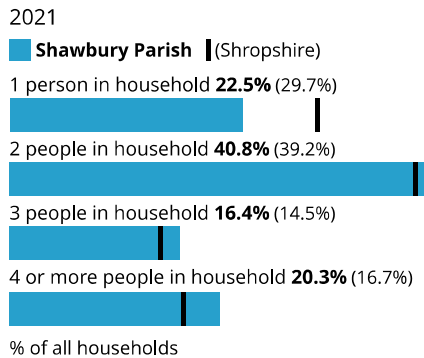

## Sex

Source: ONS – Mid-year estimates  
Small area: Output area

## Live births

2024  
**31**  
live births

**2,406** live births in Shropshire

Source: ONS - Birth registrations  
Small area: LSOA

## Deaths

2024  
**42**  
deaths

**3,834** deaths in Shropshire

Source: ONS - Death registrations  
Small area: LSOA

## Household size

Source: ONS - Census 2021  
Small area: Output area