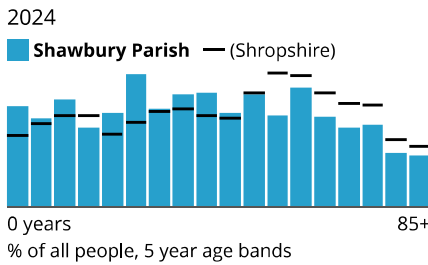

## Area map

## Population

2024  
**2,742**  
people

**332,455** people in Shropshire

Source: ONS – Mid-year estimates  
Small area: Output area

## Number of households

2021  
**1,092**  
households

**139,579** households in Shropshire

Source: ONS – Census 2021  
Small area: Output area

## Age profile

Source: ONS – Mid-year estimates  
Small area: Output area