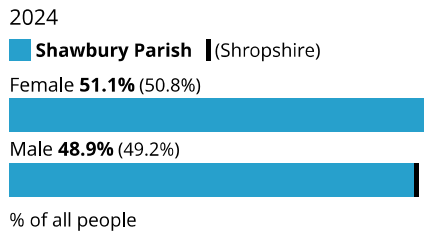

## Population

2024  
**2,742**  
people

**332,455** people in Shropshire

Source: ONS – Mid-year estimates  
Small area: Output area

## Number of households

2021  
**1,092**  
households

**139,579** households in Shropshire

Source: ONS – Census 2021  
Small area: Output area

## Age profile

Source: ONS – Mid-year estimates  
Small area: Output area

## Sex

Source: ONS – Mid-year estimates  
Small area: Output area