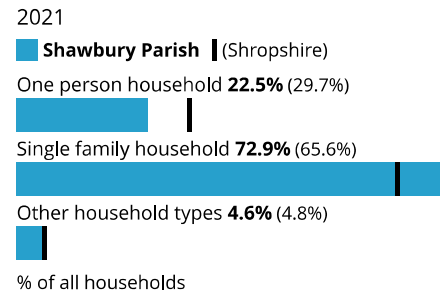

## Sex

Source: ONS – Mid-year estimates  
Small area: Output area

## Deaths

2024  
**42**  
deaths

**3,834** deaths in Shropshire

Source: ONS - Death registrations  
Small area: LSOA

## Household size

Source: ONS - Census 2021  
Small area: Output area

## Household composition

Source: ONS - Census 2021  
Small area: Output area